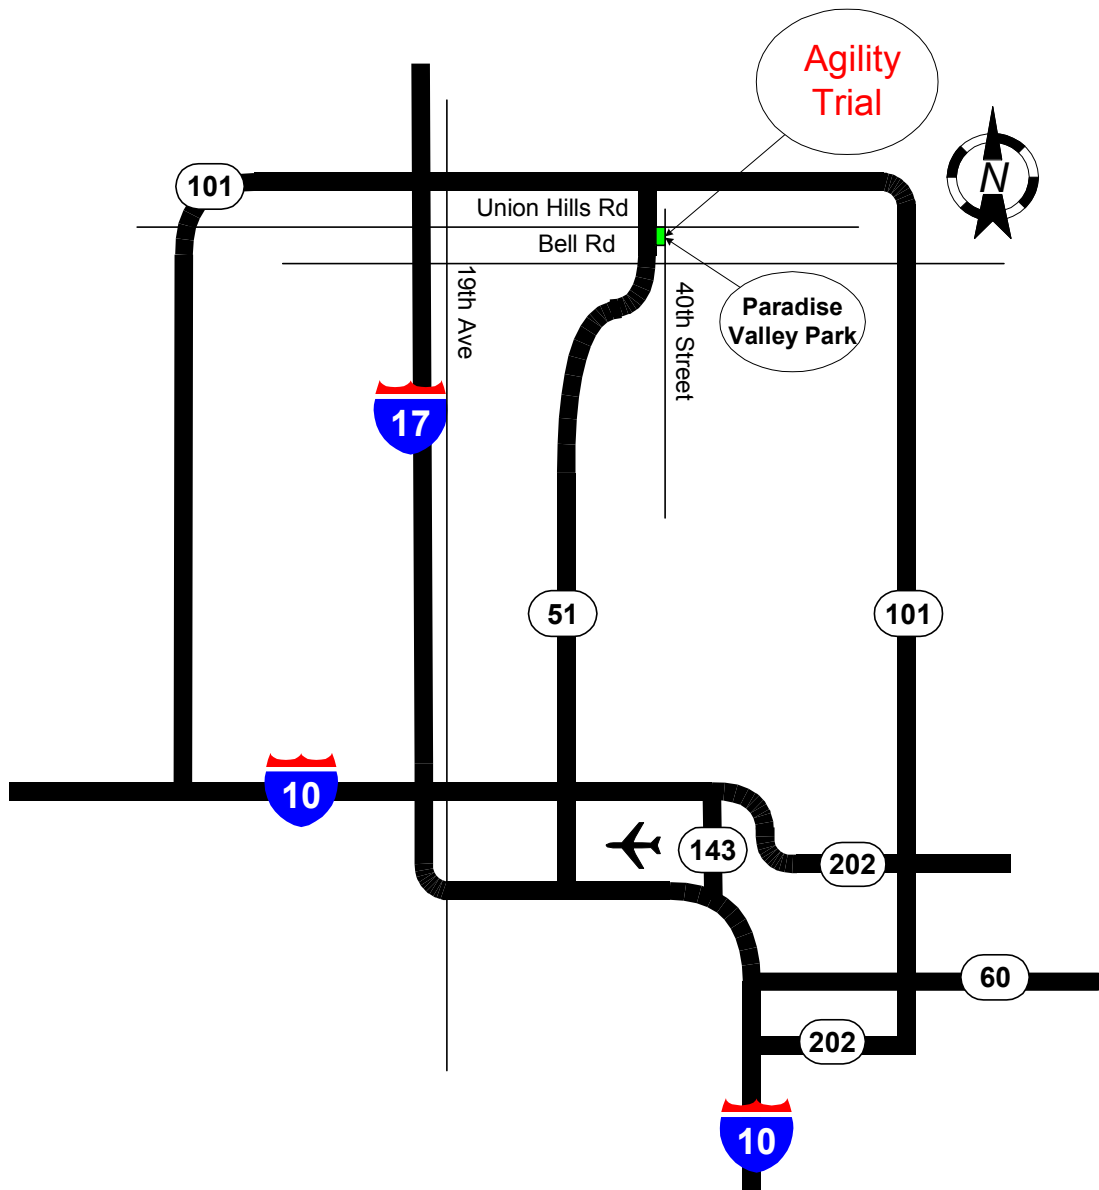

# AGILITY TRIAL PARADISE VALLEY PARK

18400 N 40th Street  
Phoenix Arizona 85032

From SR-51, take either the Bell Road or Union Hills Road exit and go east to 40<sup>th</sup> Street.  
The north entrance to the park is on 40<sup>th</sup> Street just south of Union Hills Drive.

Valle Del Sol Golden Retriever Club  
reserves the right to change location due to  
inclement weather.